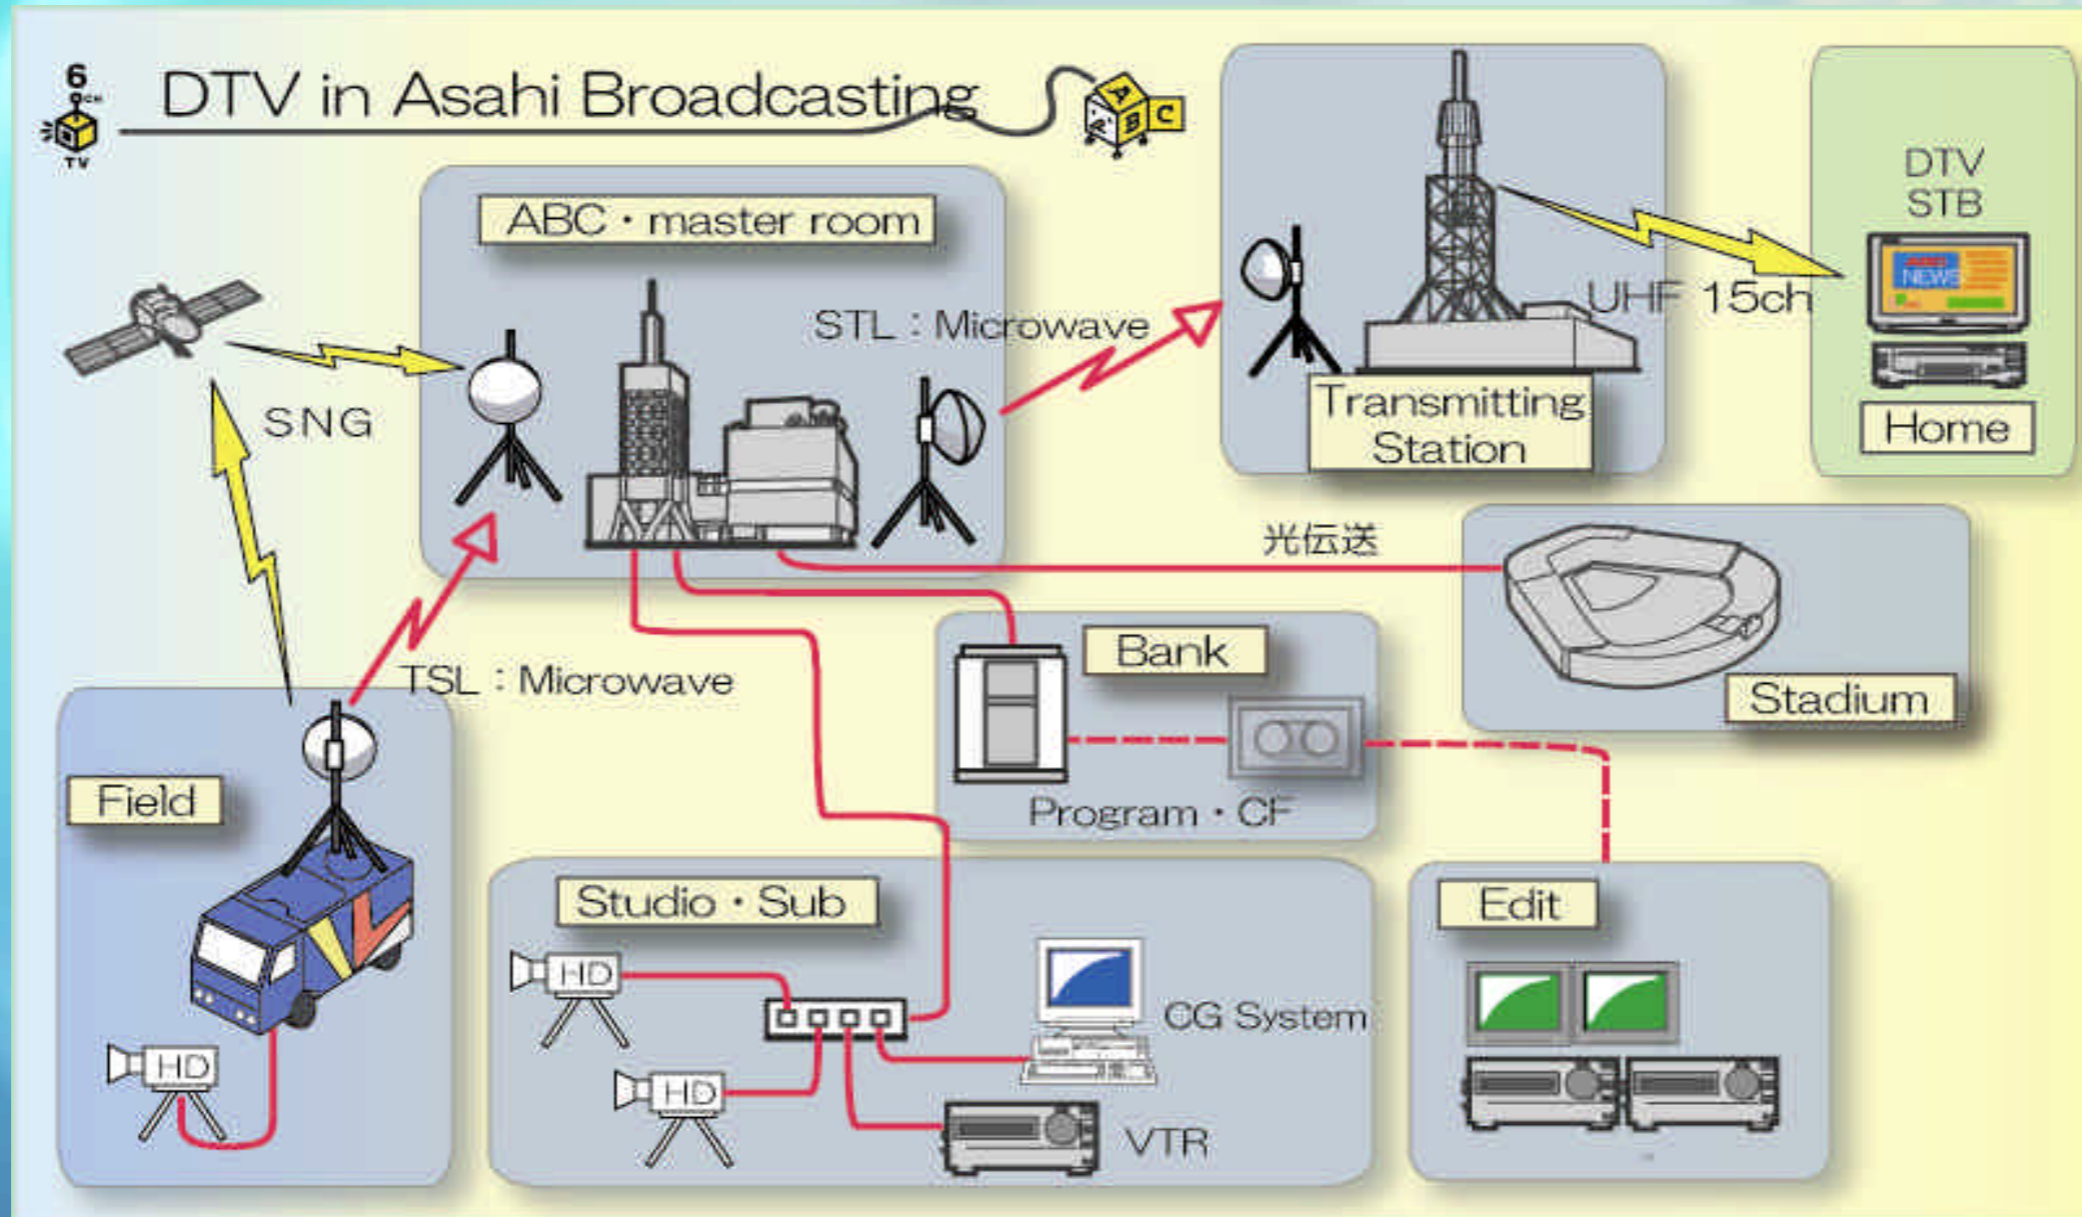

DTV in Japan