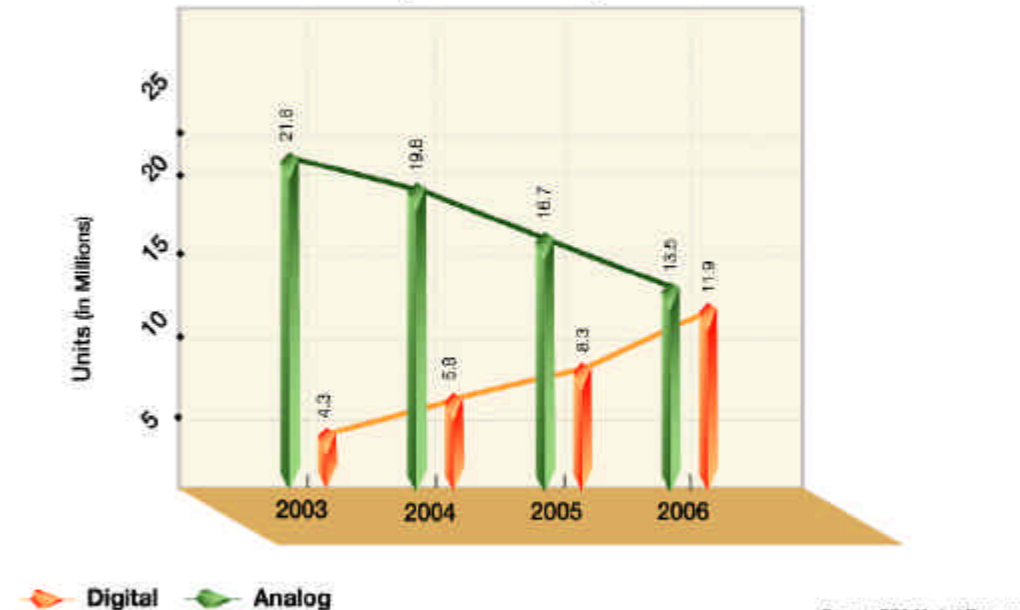

DTV vs. Analog Sales (in Units)

www.CE.org/HDTV

www.CE.org/HDTV