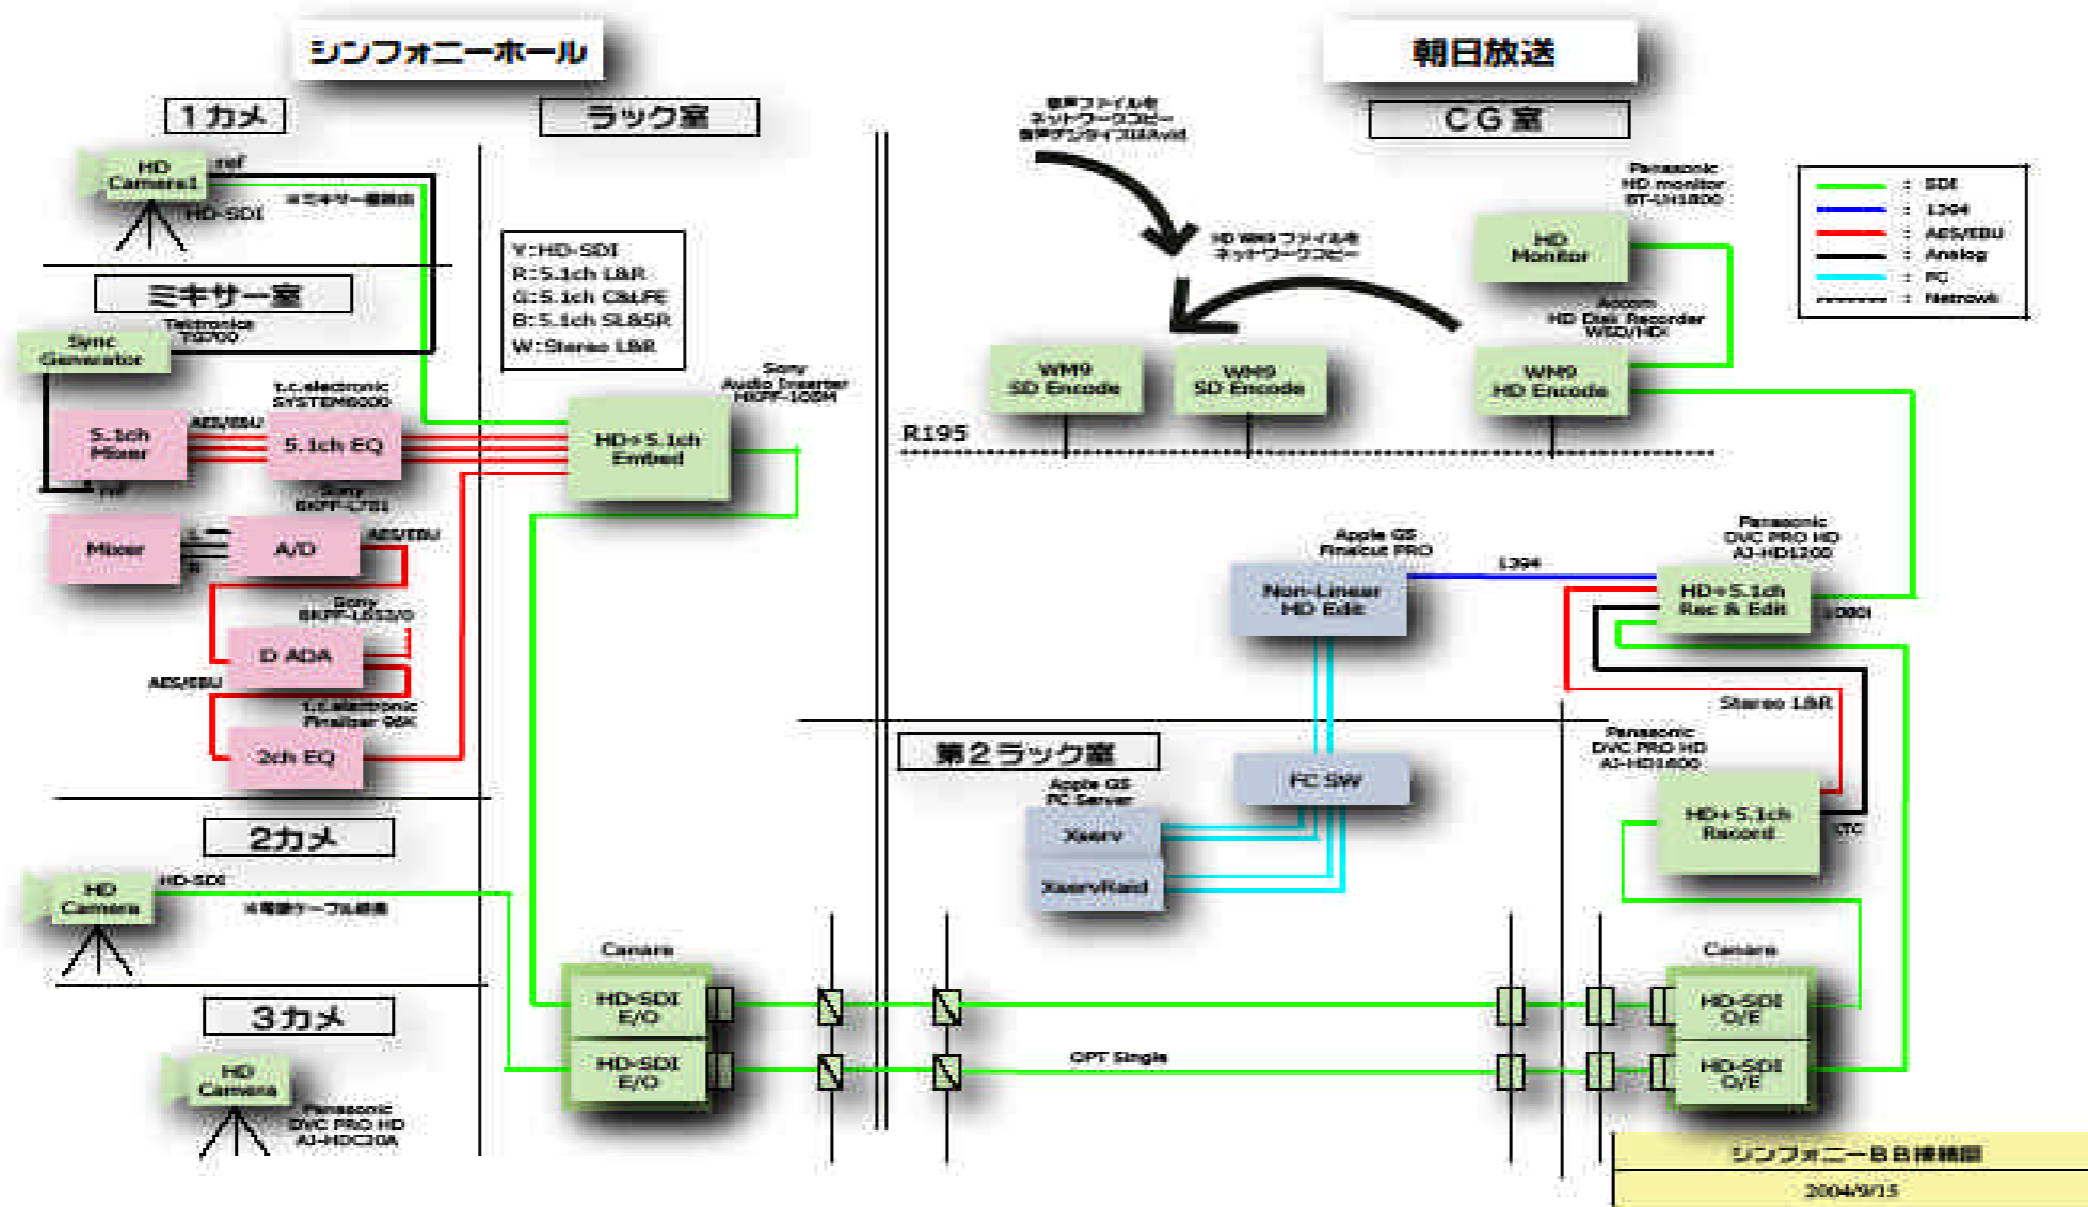

映像光変換装置での伝送