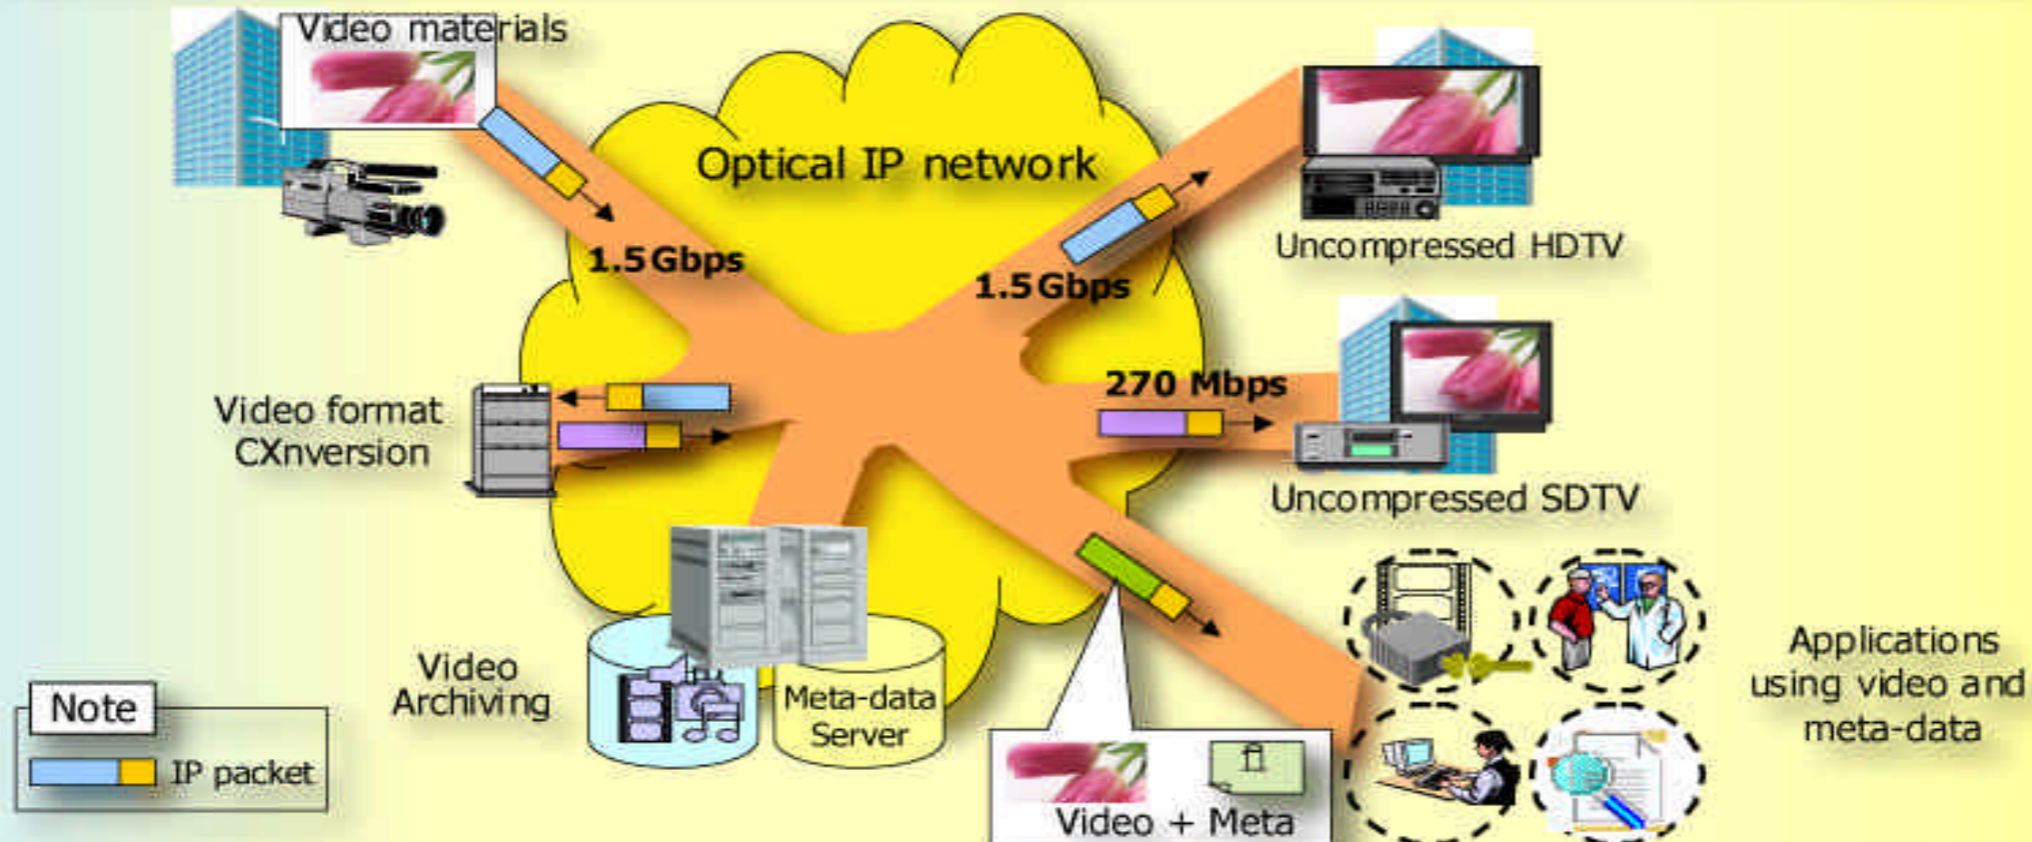

# HD Streaming

---

	<b>SD+Stereo</b>	<b>HD + 5.1ch</b>
<b>Total bit rate</b>	<b>1.2 Mbps</b>	<b>3.8 Mbps</b>
<b>Video bit rate</b> <b>Video size</b>	<b>1 Mbps</b> <b>720 x 486 pix</b>	<b>3 Mbps</b> <b>1280 x 720 pix</b>
<b>Audio bit rate</b> <b>sampling rate</b>	<b>192 kbps</b> <b>48 kHz</b>	<b>768 kbps</b> <b>48 kHz</b>

# シンフォニーBB配信構成図

# HD Streaming Appendix "i-Visto"

**i-Visto : Internet Video Studio System**

**Ultra-high-speed, low-latency video transmission system over MAPOS-based IP network.**

## HD Streaming - Appendix "i-Visto"

shooting with i-Visto HDTV camera

i-Visto HDTV camera:

- World's first uncompressed HDTV camera with IP network connectivity.
- Its camera platform control output provides remote camera control functions available from IP-connected distant locations.
- Simultaneous delivery of generated preview videos via an IP network.