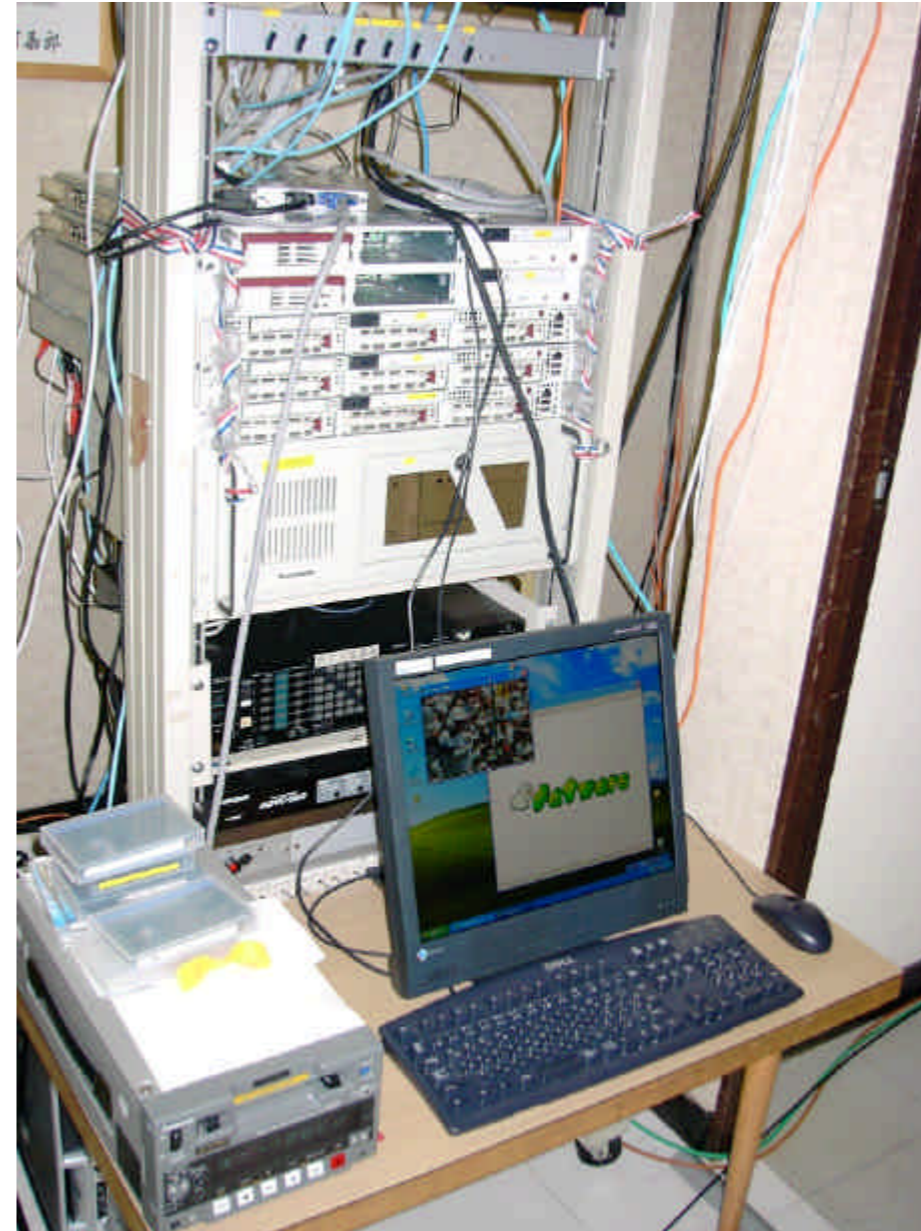

WEB Servers